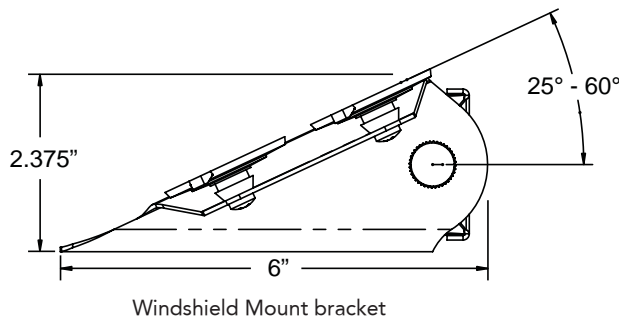

200S-BRW-2 & RECT25-W WINDSHIELD MOUNTED UNITS

200S-BRW-2

Ordering Information

Available clear lens LED colors are amber, blue, red, green and white. Please specify high power, standard power, low current modules and LED color/s when ordering. Standard features - flash pattern selector switch and cigar plug with on/off switch.

Model No.	Description
200S-BRSW-2	Lightstick with switch
200S-BRW-2	Lightstick with switch and windshield SCP
200S-BRWV-2	Lightstick with switch and vertical windshield SCP
200S-UM-2	Lightstick with switch and universal mount
200S-UMV-2	Lightstick with switch and vertical universal mount

Select optional cable feature

/SWITCH-6FT	6 foot power cable (no cigar plug)
/SWITCH-12FT	12 foot power cable (no cigar plug)

Hardware only

Model No.	Description
200S-2-SC4	Windshield mount bracket for 200S-2 (rail mount only)
200S-2-SC4V	Vertical windshield mount bracket for 200S-2 (rail mount only)

RECT25-W

Ordering Information

Please specify lens colors and model number when ordering. Available in clear lens with colored LEDs in are amber, blue, red, green and white. Colored lenses available in amber, blue and red. Standard features - flash pattern selector switch and cigar plug with on/off switch.

Model No.	Description	Clear Lens - LED-A,B,G,R,W
RECT25-SW-HP	12-LED with switch	
RECT25-W-HP	12-LED with switch and windshield SCP	
RECT25-WV-HP	12-LED with switch and vertical windshield SCP	
RECT25-UM-HP	12-LED with switch, universal mount SCP & 12' cable	
RECT25-UMV-HP	12-LED with switch, vertical universal mount SCP & 12' cable	
RECT25-SW-SD	9-LED with switch	
RECT25-W-SD	9-LED with switch and windshield SCP	
RECT25-WV-SD	9-LED with switch and vertical windshield SCP	
RECT25-UM-SD	9-LED with switch, universal mount SCP & 12' cable	
RECT25-UM-SD	9-LED with switch, vertical universal mount SCP & 12' cable	

Model No.	Description	Clear Lens - LED-A,B,G,R,W
RECT25-SW-LC	6-LED with switch	
RECT25-W-LC	6-LED with switch and windshield SCP	
RECT25-WV-LC	6-LED with switch and vertical windshield SCP	
RECT25-UM-LC	6-LED with switch, universal mount SCP & 12' cable	
RECT25-UMV-LC	6-LED with switch, vertical universal mount SCP & 12' cable