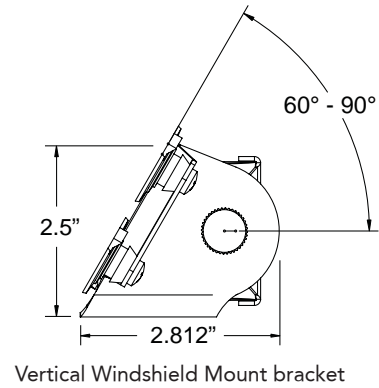

200S-BRW-2 & RECT25-W WINDSHIELD MOUNTED UNITS

200S-BRW-2

Ordering Information

Available clear lens LED colors are amber, blue, red, green and white. Please specify high power, standard power, low current modules and LED color/s when ordering. Standard features - flash pattern selector switch and cigar plug with on/off switch.

Model No.	Description
200S-BRSW-2	Lightstick with switch
200S-BRW-2	Lightstick with switch and windshield SCP
200S-BRWV-2	Lightstick with switch and vertical windshield SCP
200S-UM-2	Lightstick with switch and universal mount
200S-UMV-2	Lightstick with switch and vertical universal mount

Select optional cable feature

/SWITCH-6FT	6 foot power cable (no cigar plug)
/SWITCH-12FT	12 foot power cable (no cigar plug)

Hardware only

Model No.	Description
200S-2-SC4	Windshield mount bracket for 200S-2 (rail mount only)
200S-2-SC4V	Vertical windshield mount bracket for 200S-2 (rail mount only)

RECT25-W

Ordering Information

Please specify lens colors and model number when ordering. Available in clear lens with colored LEDs in are amber, blue, red, green and white. Colored lenses available in amber, blue and red. Standard features - flash pattern selector switch and cigar plug with on/off switch.

Model No.	Description	Clear Lens - LED-A,B,G,R,W
RECT25-SW-HP	12-LED with switch	
RECT25-W-HP	12-LED with switch and windshield SCP	
RECT25-WV-HP	12-LED with switch and vertical windshield SCP	
RECT25-UM-HP	12-LED with switch, universal mount SCP & 12' cable	
RECT25-UMV-HP	12-LED with switch, vertical universal mount SCP & 12' cable	
RECT25-SW-SD	9-LED with switch	
RECT25-W-SD	9-LED with switch and windshield SCP	
RECT25-WV-SD	9-LED with switch and vertical windshield SCP	
RECT25-UM-SD	9-LED with switch, universal mount SCP & 12' cable	
RECT25-UM-SD	9-LED with switch, vertical universal mount SCP & 12' cable	

Model No.	Description	Clear Lens - LED-A,B,G,R,W
RECT25-SW-LC	6-LED with switch	
RECT25-W-LC	6-LED with switch and windshield SCP	
RECT25-WV-LC	6-LED with switch and vertical windshield SCP	
RECT25-UM-LC	6-LED with switch, universal mount SCP & 12' cable	
RECT25-UMV-LC	6-LED with switch, vertical universal mount SCP & 12' cable