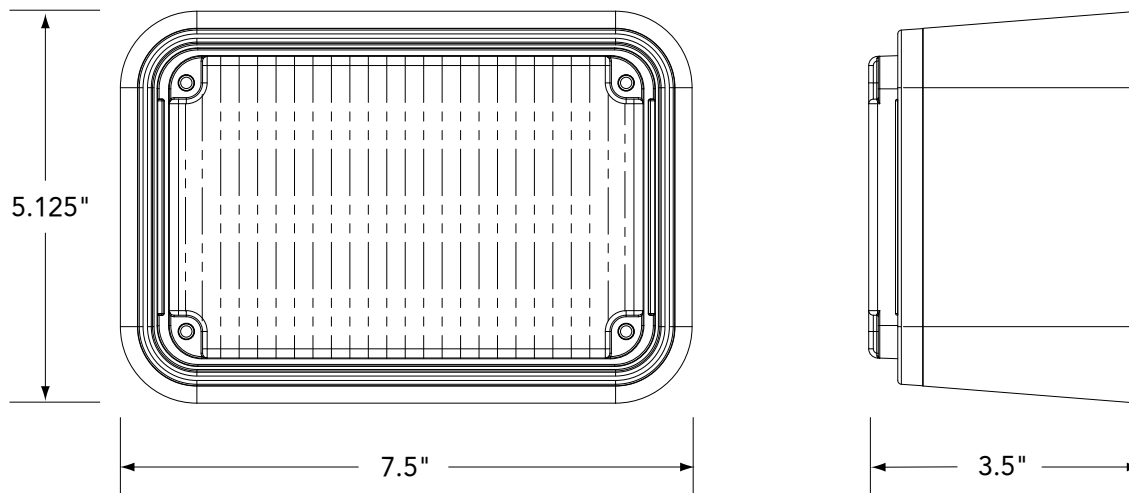

### Ordering Information

Please specify lens colors and model number when ordering.

Model No.	Description
4620N-1228-A	20 watt NEOBE® head, amber lens
4620N-1228-B	20 watt NEOBE® head, blue lens
4620N-1228-C	20 watt NEOBE® head, clear lens
4620N-1228-G	20 watt NEOBE® head, green lens
4620N-1228-R	20 watt NEOBE® head, red lens