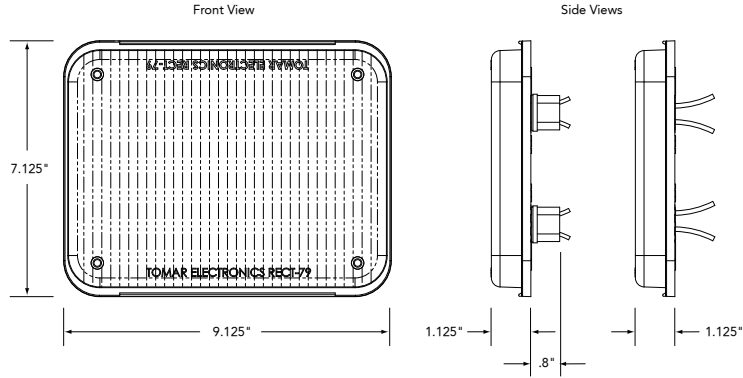

RECT-79L SERIES LIGHTHEADS

RECT-79L Lamp Configurations and Available Colors

WP Connector	Wire Leads	Color													
CL	CLV														
		A	B	G	R										
CLL	CLLW														
		AA	BB	GG	RR										
CLLV	CLLWV														
		AA	BB	GG	RR										
L	LW														
		A	B	G	R	W									
LL	LLW														
		AA	AB	AR	AW	BB	BW	GG	RB	RR	RW	WW			
LLV	LLWV														
		AA	AB	AR	AW	BB	BW	GG	RB	RR	RW	WW			

Ordering Example

RECT - 79 - LLV - RR

79 - 7" x 9" rectangular lamp

See available colors above

L	Clear lens, single LED color, single flashing	CL	Color lens, single LED color, single flashing
LL	Clear lens, single or dual LED color, dual flashing (left/right)	CLL	Color lens, single LED color, dual flashing (left/right)
LLV	Clear lens, single or dual LED color, dual flashing (top/bottom)	CLLV	Color lens, single LED color, dual flashing (top/bottom)
LW	Clear lens, single LED color, single flashing	CLW	Color lens, single LED color, single flashing
LLW	Clear lens, single or dual LED color, dual flashing (left/right)	CLLW	Color lens, single LED color, dual flashing (left/right)
LLWV	Clear lens, single or dual LED color, dual flashing (top/bottom)	CLLWV	Color lens, single LED color, dual flashing (top/bottom)

Specifications

Item	Description
Voltage	10 thru 30VDC
Current Draw	1.8A @ 12VDC 0.9A @ 28VDC
Warranty	Extended 5 year warranty

See page C32-C33 for a complete list of available mounting accessories.

Sharp Communication, Inc. • 3403 Governors Dr. • Huntsville, AL 35805
800.548.2484 • 256.533.2484 • www.SharpCom.com

TOMAR Electronics, Inc.
Clearing the Way