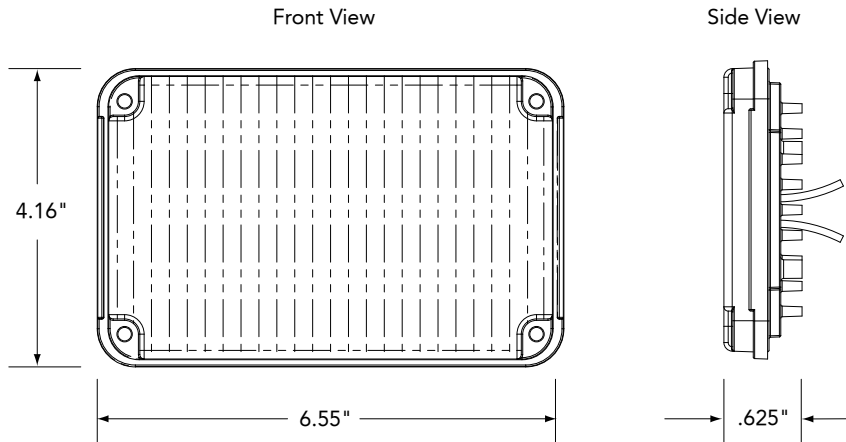

RECT-46L SERIES LIGHTHEADS

RECT-46L Lamp Configurations and Available Colors

Wire Leads	Color
CLW	A B G R
CLLW	AA BB GG RR
CLLW	AA BB GG RR
LW	A B G R W
LLW	AA AB AG AR AW BB BG BW GG GR GW RB RR RW WW
LLW	AA AB AG AR AW BB BG BW GG GR GW RB RR RW WW

Ordering Example

RECT - 46 - LLW - RR

46 - 4" x 6" rectangular lamp   See available colors above

LW	Clear lens, single LED color, single flashing	CLW	Color lens, single LED color, single flashing
LLW	Clear lens, single or dual LED color, dual flashing (left/right)	CLLW	Color lens, single LED color, dual flashing (left/right)
LLW	Clear lens, single or dual LED color, dual flashing (top/bottom)	CLLW	Color lens, single LED color, dual flashing (top/bottom)

Specifications

Item	Description
Voltage	10 thru 30VDC
Current Draw	0.9A @ 12VDC 0.45A @ 28VDC
Warranty	Extended 5 year warranty

See page C32-C33 for a complete list of available mounting accessories.