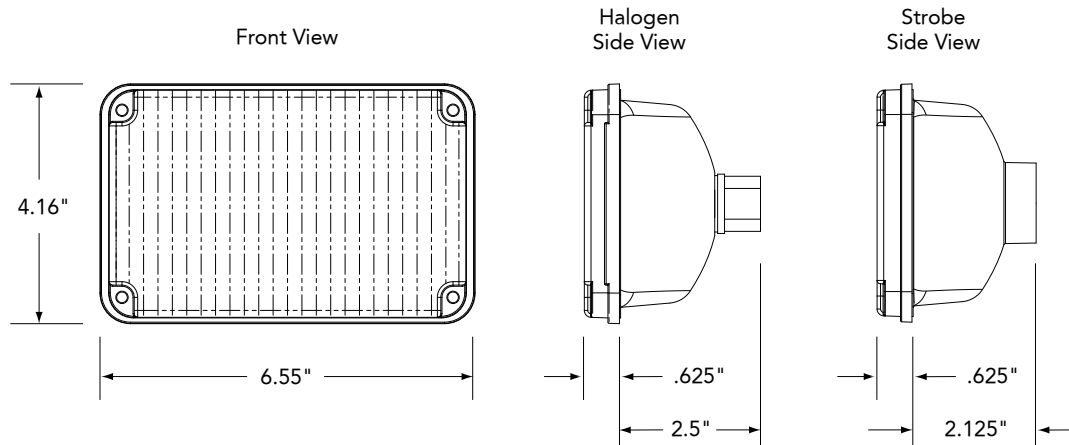

Available Lens Colors:

Ordering Information

Please specify lens colors and model number when ordering.

Model No.	Description
RECT-46SWB	Strobe, Wide Beam, 4" x 6" rectangular lamp
RECT-46SWBWP	Strobe, Wide Beam, 4" x 6" rectangular lamp with waterproof connector
RECT-46SNB	Strobe, Narrow Beam, 4" x 6" rectangular lamp
RECT-46SNBWP	Strobe, Narrow Beam, 4" x 6" rectangular lamp with waterproof connector
RECT-46HWB	Halogen, Wide Beam, 4" x 6" rectangular lamp
RECT-46HNB	Halogen, Narrow Beam, 4" x 6" rectangular lamp

See page C32-C33 for a complete list of available mounting accessories.

Sharp Communication, Inc.
3403 Governors Drive
Huntsville, AL 35805
800.548.2484
256.533.2484
www.SharpCom.com