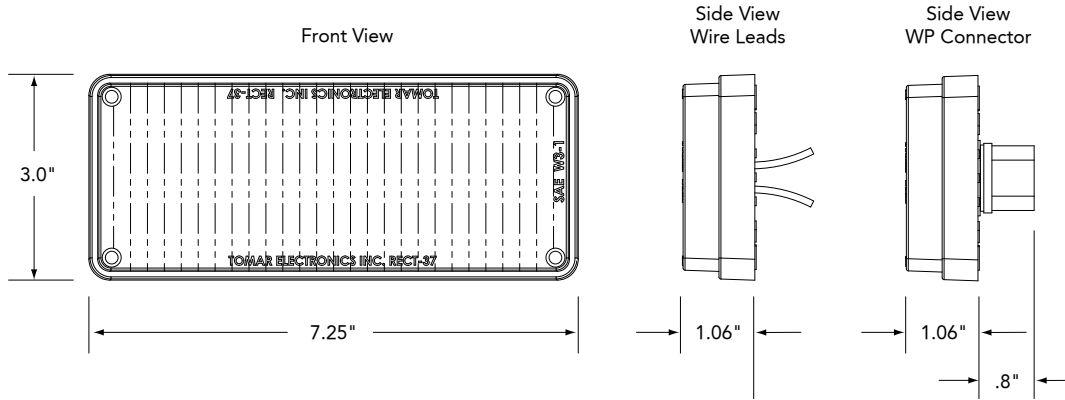

RECT-37L SERIES LIGHTHEADS

RECT-37L Lamp Configurations and Available Colors

WP Connector	Wire Leads	Color
CL	CLW	A B G R
CLL	CLLW	AA BB GG RR
CLLV	CLLVW	AA BB GG RR
L	LW	A B G R W
LL	LLW	AA AB AR AW BB BW GG RB RR RW WW
LLV	LLVW	AA AB AR AW BB BW GG RB RR RW WW

Ordering Example

37 - 3" x 7" rectangular lamp   See available colors above

L	Clear lens, single LED color, single flashing	CL	Color lens, single LED color, single flashing
LL	Clear lens, single or dual LED color, dual flashing (left/right)	CLL	Color lens, single LED color, dual flashing (left/right)
LLV	Clear lens, single or dual LED color, dual flashing (top/bottom)	CLLV	Color lens, single LED color, dual flashing (top/bottom)
LW	Clear lens, single LED color, single flashing	CLW	Color lens, single LED color, single flashing
LLW	Clear lens, single or dual LED color, dual flashing (left/right)	CLLW	Color lens, single LED color, dual flashing (left/right)
LLVW	Clear lens, single or dual LED color, dual flashing (top/bottom)	CLLVW	Color lens, single LED color, dual flashing (top/bottom)

Specifications

Item	Description
Voltage	10 thru 30VDC
Current Draw	0.9A @ 12VDC 0.45A @ 28VDC
Warranty	Extended 5 year warranty

See page C32-C33 for a complete list of available mounting accessories.