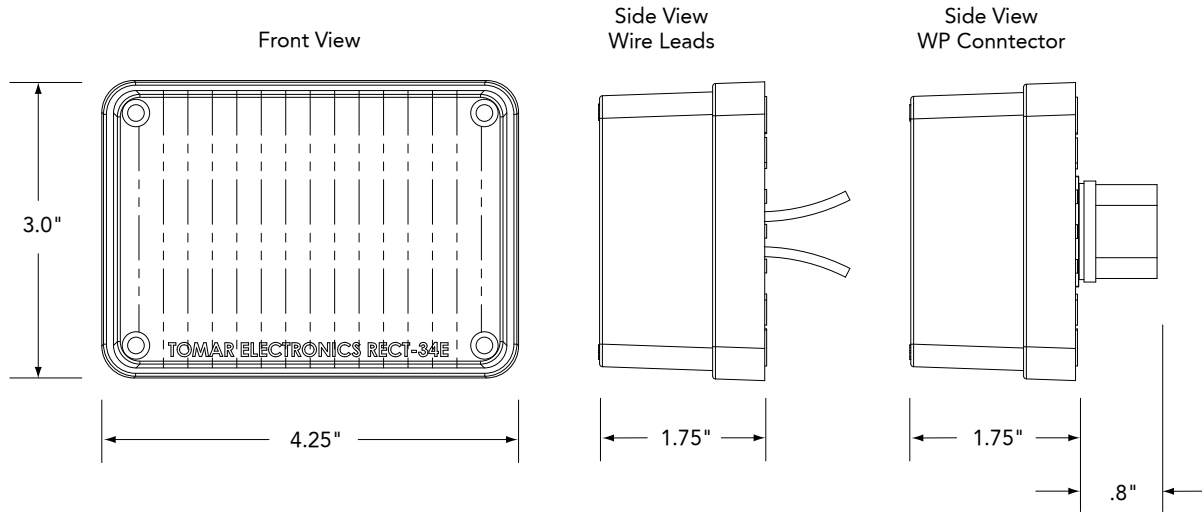

LED SERIES LIGHTHEADS

RECT-34L Series

3" x 4" LED Rectangular Lamps

The RECT-34L LED lamp family features ultra-high intensity LED's and has a new optical wide angle lens. The lamps are designed for 12-28 VDC operation and have potted electronics for the ultimate in reliability. Expected life is 100,000 hours. Warranty is five years from date of purchase. The lamps come complete with mounting hardware, WP connector with 12" leads or integrated 12" leads. The RECT-34L series is designed to fit any TOMAR 3" x 4" mounting bezel. Meets SAE J845 and SAE J1889.

Model No.	Description
RECT-34L	LED, 3" x 4" rectangular lamp, clear lens, WP connector
RECT-34CL	LED, 3" x 4" rectangular lamp, colored lens, WP connector
RECT-34LW	LED, 3" x 4" rectangular lamp, clear lens, wire leads (no connector)
RECT-34CLW	LED, 3" x 4" rectangular lamp, colored lens, wire leads (no connector)

RECT-34L SERIES LIGHTHEADS

RECT-34L Lamp Configurations and Available Colors

WP Connector	Wire Leads	Color
CL	CLW	A B G R
L	LW	B B G R W

Ordering Example

Specifications

Item	Description
Voltage	10 thru 30VDC
Current Draw	0.45A @ 12VDC 0.225A @ 28VDC
Warranty	Extended 5 year warranty