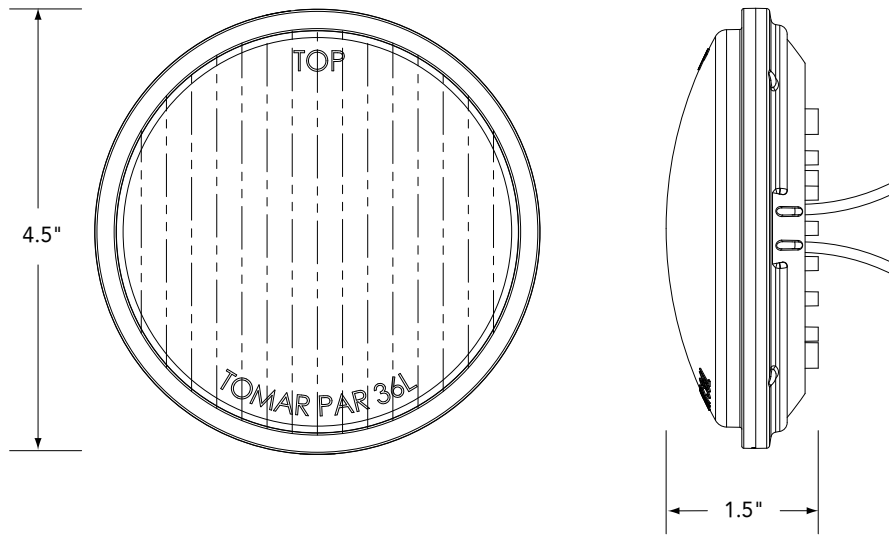

PAR-36L SERIES LIGHTHEADS

PAR-36L Lamp Configurations and Available Colors

Wire Leads	Color				
CLW					
LW