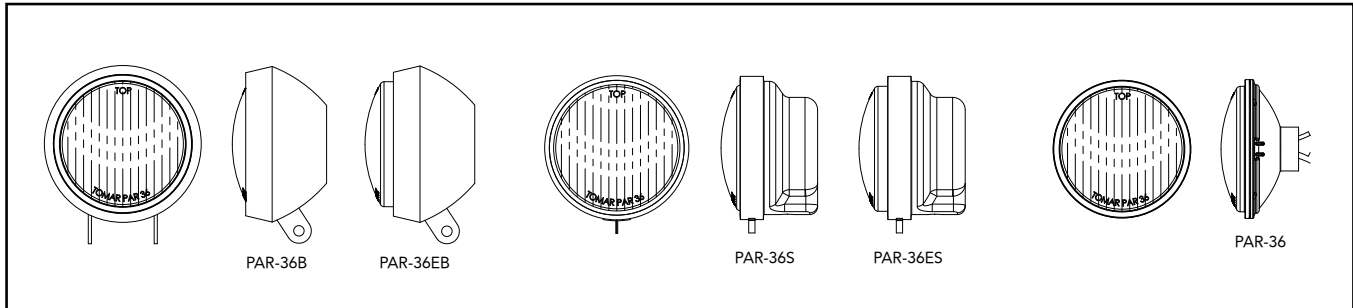

PAR-36 SERIES

4" Round Lightheads

The PAR-36, and PAR-36E remote strobe heads are designed to be used with TOMAR's strobe or NEOBE® power supplies and feature a sealed beam strobe lamp with a Lexan® lens. The PAR-36E EXTENDED LENS strobeheads feature TOMAR's SIDE OPTICS™ that create a wide beam spread pattern of light, visible from the front and both sides. The PAR-36, and PAR-36E are available with an optional black rubber or stainless steel shells. The halogen versions feature a removable 27 Watt #890 halogen lamp and optional waterproof connectors.

Ordering Information

Please specify lens colors when ordering. PAR-36, PAR-46, PAR-56 colors are Amber, Blue, Clear, Green and Red. PAR-36E colors are Amber, Blue and Red.

Model No.	Description
PAR-36	4" strobe lamp
PAR-36WP	4" strobe lamp, waterproof
PAR-36S	4" sealed strobe lamp, stainless steel shell, 15' cable
PAR-36B	4" sealed strobe lamp, rubber shell, 15' cable
PAR-36H	4" halogen lamp
PAR-36E	4" strobe lamp with SIDEOPTICS
PAR-36EWP	4" strobe lamp with SIDEOPTICS, waterproof
PAR-36EH	4" halogen lamp with SIDEOPTICS
PAR-36EB	4" extended lens strobe lamp, rubber shell, 15' cable
PAR-36ES	4" extended lens strobe lamp, stainless steel shell, 15' cable

Specifications

Item	Description
Mounting	Meets the mounting size requirements of SAE J760a
Lens Size	4" diameter (model PAR-36)
890 Halogen Lamp Specifications	Volts: 12.8 Amps: $2.1 \pm 10\%$ Life: @ 12.8V : 300 hours Candlepower: 43MSCP

Available Options

Model No.	Description
890-CONN	Watertight connector for halogen lamp (model PAR-36)
890	27 watt, 12VDC halogen lamp (model PAR-36)
930DM-FLASHER	Flashes 1 to 4 890's, 12VDC, solid state (model PAR-36)
PAR-36-SS	PAR-36 stainless steel shell (model PAR-36)
UBKT	Universal stainless steel bracket for PAR-36S or ES lightheads (model PAR-36)
PAR-36B-S	PAR-36 black rubber shell (model PAR-36)
15C	15' cable (model PAR-36)